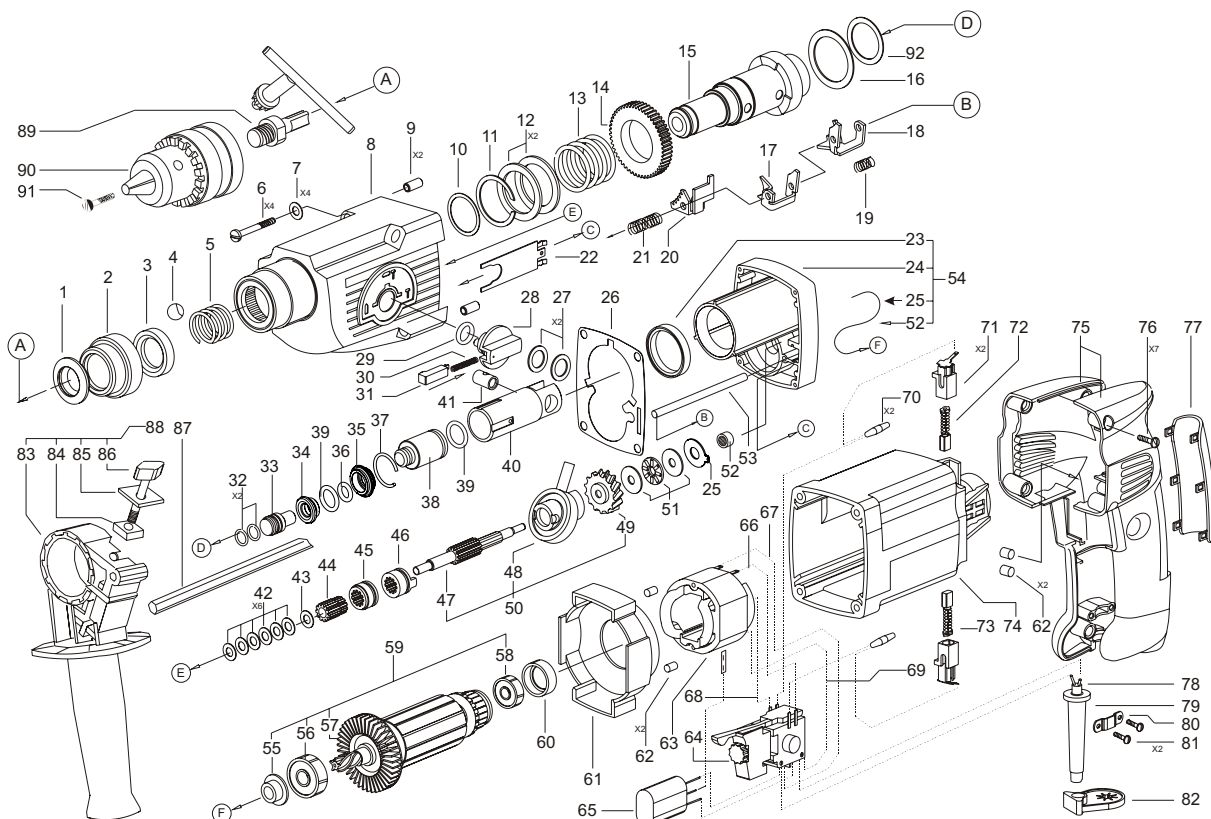

** - till 27.Apr.2014

173193

157603